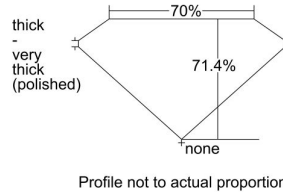

GIA®

FACSIMILE

GIA REPORT 5234340060

Verify this report at GIA.edu

GIA NATURAL DIAMOND DOSSIER®

July 18, 2024
GIA Report Number 5234340060
Shape and Cutting Style ..... **Cut-Cornered Rectangular Modified Brilliant**
Measurements ..... 5.19 x 4.51 x 3.22 mm

GRADING RESULTS

Carat Weight ..... 0.66 carat
Color Grade ..... G
Clarity Grade VVS2

ADDITIONAL GRADING INFORMATION

Polish ..... Very Good
Symmetry ..... Good
Fluorescence ..... None
Clarity Characteristics ..... Pinpoint
Inscription(s): GIA 5234340060, BDM 2128

PROPORTIONS

GRADING SCALES

GIA COLOR SCALE		GIA CLARITY SCALE			
COLORLESS	D	VERY VERY SLIGHTLY INCLUDED	FLAWLESS		
	E		INTERNALLY FLAWLESS		
	F	VERY SLIGHTLY INCLUDED	VVS₁		
	G		VVS₂		
	H		VS₁		
	NEAR COLORLESS	I	SLIGHTLY INCLUDED	VS₂	
		J		SI₁	
		FAINT	K	INCLUDED	SI₂
			L		I₁
			M		I₂
N			I₃		
VERT LIGHT	O	LIGHT			
	P				
	Q				
	R				
	S				
	T				
	U				
	V				
W					
X					
Y					
Z