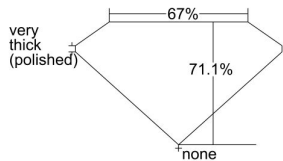

GIA®

FACSIMILE

GIA REPORT 2235258870

Verify this report at GIA.edu

GIA NATURAL DIAMOND DOSSIER®

May 02, 2024
GIA Report Number 2235258870
Shape and Cutting Style ..... **Cut-Cornered Rectangular Modified Brilliant**
Measurements ..... 3.30 x 2.89 x 2.05 mm

GRADING RESULTS

Carat Weight ..... 0.16 carat
Color Grade ..... E
Clarity Grade VVS1

ADDITIONAL GRADING INFORMATION

Polish ..... Very Good
Symmetry ..... Good
Fluorescence ..... None
Clarity Characteristics ..... Pinpoint
Inscription(s): GIA 2235258870, BDM 1851

PROPORTIONS

Profile not to actual proportions

GRADING SCALES

GIA COLOR SCALE		GIA CLARITY SCALE			
COLORLESS	D	VERY VERY SLIGHTLY INCLUDED	FLAWLESS		
	E		INTERNALLY FLAWLESS		
	F	VERY SLIGHTLY INCLUDED	VVS₁		
	G		VVS₂		
	H		VS₁		
	NEAR COLORLESS	I	SLIGHTLY INCLUDED	VS₂	
		J		SI₁	
		FAINT	K	INCLUDED	SI₂
			L		I₁
			M		I₂
VERT LIGHT	N	LIGHT	I₃		
	O				
	P				
	Q				
	R				
	S