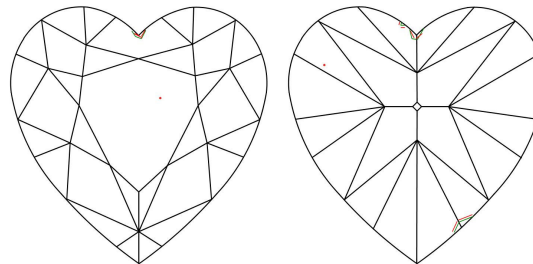

GIA NATURAL COLORED DIAMOND REPORT

May 09, 2023
 Report Type Grading Report
 GIA Report Number 6227910009
 Shape and Cutting Style Heart Brilliant
 Measurements 6.54 x 6.89 x 3.73 mm

Carat Weight 0.96 carat
 Color Grade Fancy Intense Yellow
 Color Origin Natural
 Color Distribution Even
 Clarity Grade VS2
 Proportions:

Profile not to actual proportions

Polish Very Good
 Symmetry Good
 Fluorescence None
 Inscription(s): MM 0884

ADDITIONAL INFORMATION

CLARITY CHARACTERISTICS

KEY TO SYMBOLS*

- Cavity
- Pinpoint
- Indented Natural

* Red symbols denote internal characteristics (inclusions). Green or black symbols denote external characteristics (blemishes). Diagram is an approximate representation of the diamond, and symbols shown indicate type, position, and approximate size of clarity characteristics. All clarity characteristics may not be shown. Details of finish are not shown.