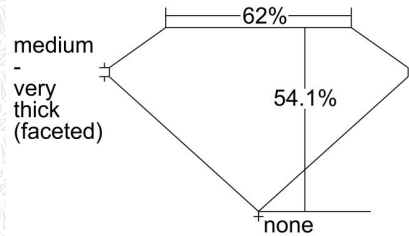

GIA NATURAL COLORED DIAMOND REPORT

May 09, 2023
 Report Type Grading Report
 GIA Report Number 6227910009
 Shape and Cutting Style Heart Brilliant
 Measurements 6.54 x 6.89 x 3.73 mm

Carat Weight 0.96 carat
 Color Grade Fancy Intense Yellow
 Color Origin Natural
 Color Distribution Even
 Clarity Grade VS2
 Proportions:

Profile not to actual proportions

Polish Very Good
 Symmetry Good
 Fluorescence None
 Inscription(s): MM 0884

ADDITIONAL INFORMATION

CLARITY CHARACTERISTICS

KEY TO SYMBOLS*

- Cavity
- Pinpoint
- Indented Natural

* Red symbols denote internal characteristics (inclusions). Green or black symbols denote external characteristics (blemishes). Diagram is an approximate representation of the diamond, and symbols shown indicate type, position, and approximate size of clarity characteristics. All clarity characteristics may not be shown. Details of finish are not shown.